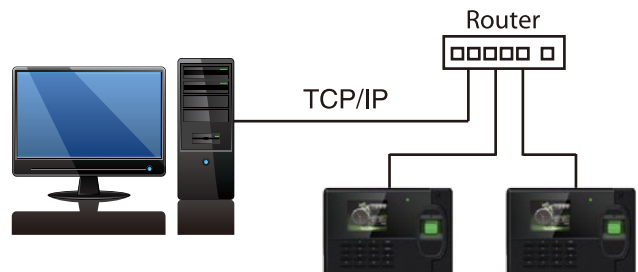

➤ Connecting to Server via LAN / WAN