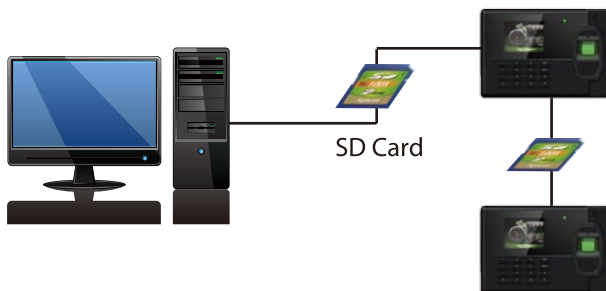

Data Communication Channel:
Data transfer via RS485, USB Link, SD Card, TCP/IP

Multiple Authentication Method:
Fingerprint + EM Card + PIN, Fingerprint + EM Card, Fingerprint + PIN, EM Card + PIN

Flexible Time Period Recording:
Regular: In/Out, Overtime: In/Out time, Out of Office: In/Out time recording

Door Access Control:
Support 50 time zones of door access control, every staff can assign 5 different time zones for door access.

Specifications:

Platform	AS603
Algorithm	SmackFinger v3.0
Dimensions	L185 x W124 x H42 (mm)
Operation	Offline
Power Supply	DC9V/DC5V
Authentication Methods	Fingerprint, Password, EM Card (Optional)
Fingerprint Verification Mode	1:1, 1:N
Fingerprint Sensor Area	16 x 14 (mm)
Verification Speed	$\leq 1.2s$
Max. Fingerprint Records	1,000
Max. Management Records	10,000
Max. Attendance Records	100,000
Display	2.8" TFT True Color LCD 320 x 240 pixels
Display Language	English / Traditional Chinese / Simplified Chinese / Others (Optional)
Smart FP Update	Yes
Attendance Record Check	Press OK Button for Checking
Time Bell	Yes
Door Access Control	Yes (Optional)
Backup Battery	≤ 4 Hours (Optional)
Interface	USB Link, SD Card RS485 (Optional) USB Disk (Optional) TCP/IP (Optional) Wiegand 26/34 bits with 1 In & 1 Out (Optional)
Proximity Card	EM Card / MIFARE Card (Optional)

➤ Uploading / Downloading Data vis SD Card