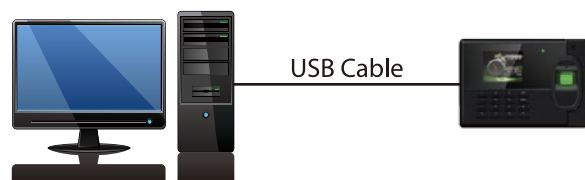

➤ Connecting to Server via USB Cable