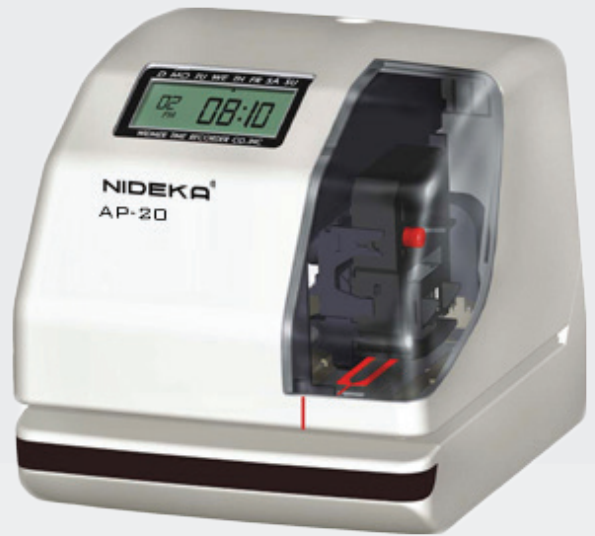

AP-20

Time Stamp

Memory Backup

- Memory Backup
- Multi Language
- Perpetual Calendar
- 30 Types of Printing Format
- 3-way Print Activation
- Master Sync Clock
- 20 External Alarm Options
- 8 Preprogrammed Comments
- 3 or 6 Digits Numbering
- Nightlight

Specification

Model No.	AP-20
Color	Black and White
Power Supply	110V - 220V
Working Temperature	0°C - 40°C
Working Humidity	10% - 80%
Weight	1.4kg
Dimensions	164 x 145 x 172mm
Languages	English, Spanish, German, French, Italian, Portuguese