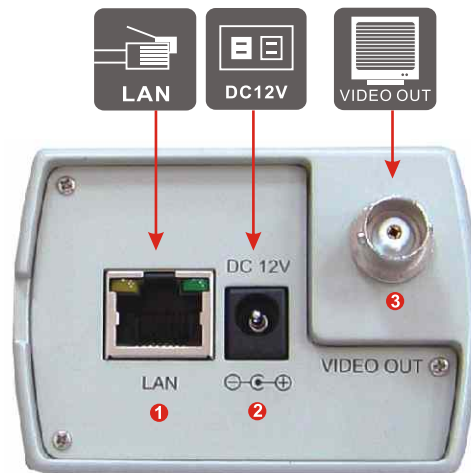

IP-903

REAR PANEL

- ① RJ45 Jack
- ② DC12V IN
- ③ Video output(BNC)

Specification

Camera type	Compatible with BT.656 · 28.63636MHz for NTSC · 28.375MHz for PAL	
LENS	Support C/CS Mount	
Compression	MPEG4 / JPEG	
Client View	NTSC	PAL
(Resolution/Frame Rate)	D1 : 720x480 / 30	D1 : 720x576 / 25
	CIF : 360x240 / 30	CIF : 360x288 / 25
	Half-D1 : 720x240 / 30	Half-D1 : 720x288 / 25
	QCIF : 180x120 / 30	QCIF : 180x144 / 25
Network Protocol	TCP/UDP/IP, DHCP,SMTP, HTTP, NTP,DDNS,FTP,TFTP,ARP,nPn,PPPoE	
Transmission Format	MPEG-4 video stream with 1 way PCM audio	
Recorded format	MPEG-4 video stream with 1 way PCM audio	
Motion Detection	Movement on image	
Controller Interface	Internet Explorer 5.0 or above	
Setup via IE	CAMERA : AES · BLC · AGC · MIRROR	
	Network : IP Configure · PPPoE · DDNS	
	Video : Resolution · Frame Rare · Compression Rate · P/I Rate	
	Audio on/off	
	Update Firmware	
Memory	2M Byte Flash ROM / 8M Byte SDRAM / 32M Byte DDR	
Network	10/100 Ethernet	
Audio	Built-in high performance Microphone ranges within 5 meters	
I/O Ports	Power input · RJ45 network port · Video Output port	
Dimensions	158.5mm (L) × 70mm (W) × 50mm (H) (without lens)	
Weight	About 380 g	
Power Supply	DC 12V / 500mA	
Operating Temperature	5° C ~ 40° C	
Storage Temperature	0° C ~ 70° C	
Operating Humidity	10%~80%