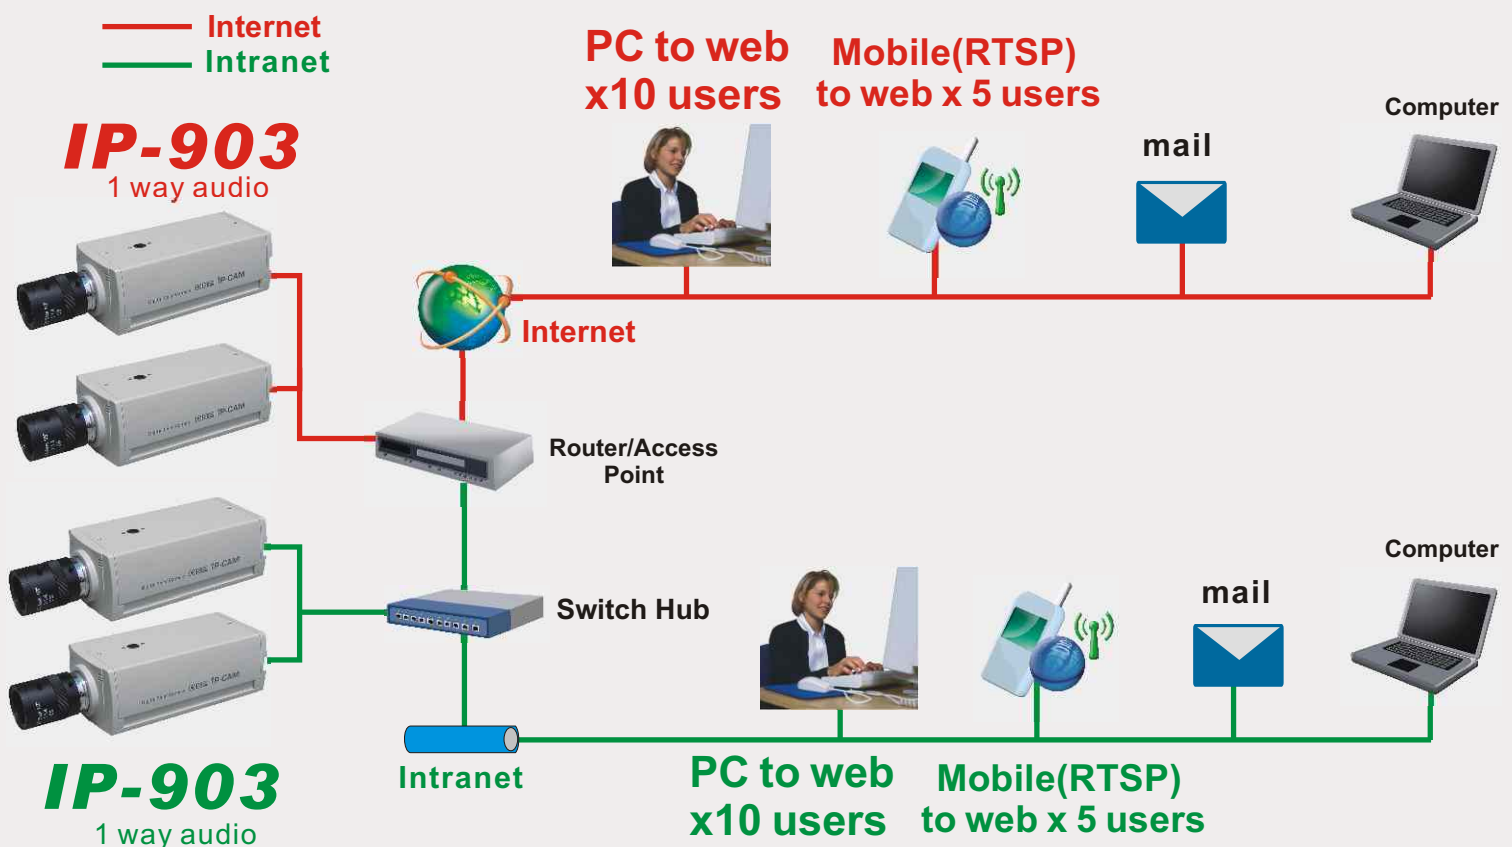

DIAGRAM OF INSTALLATION