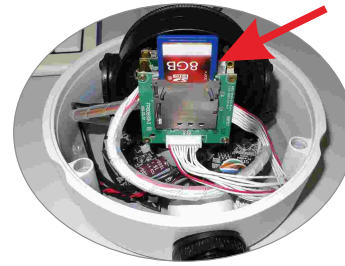

FUHO

5 Megapixel IP Camera

FIM - T I650