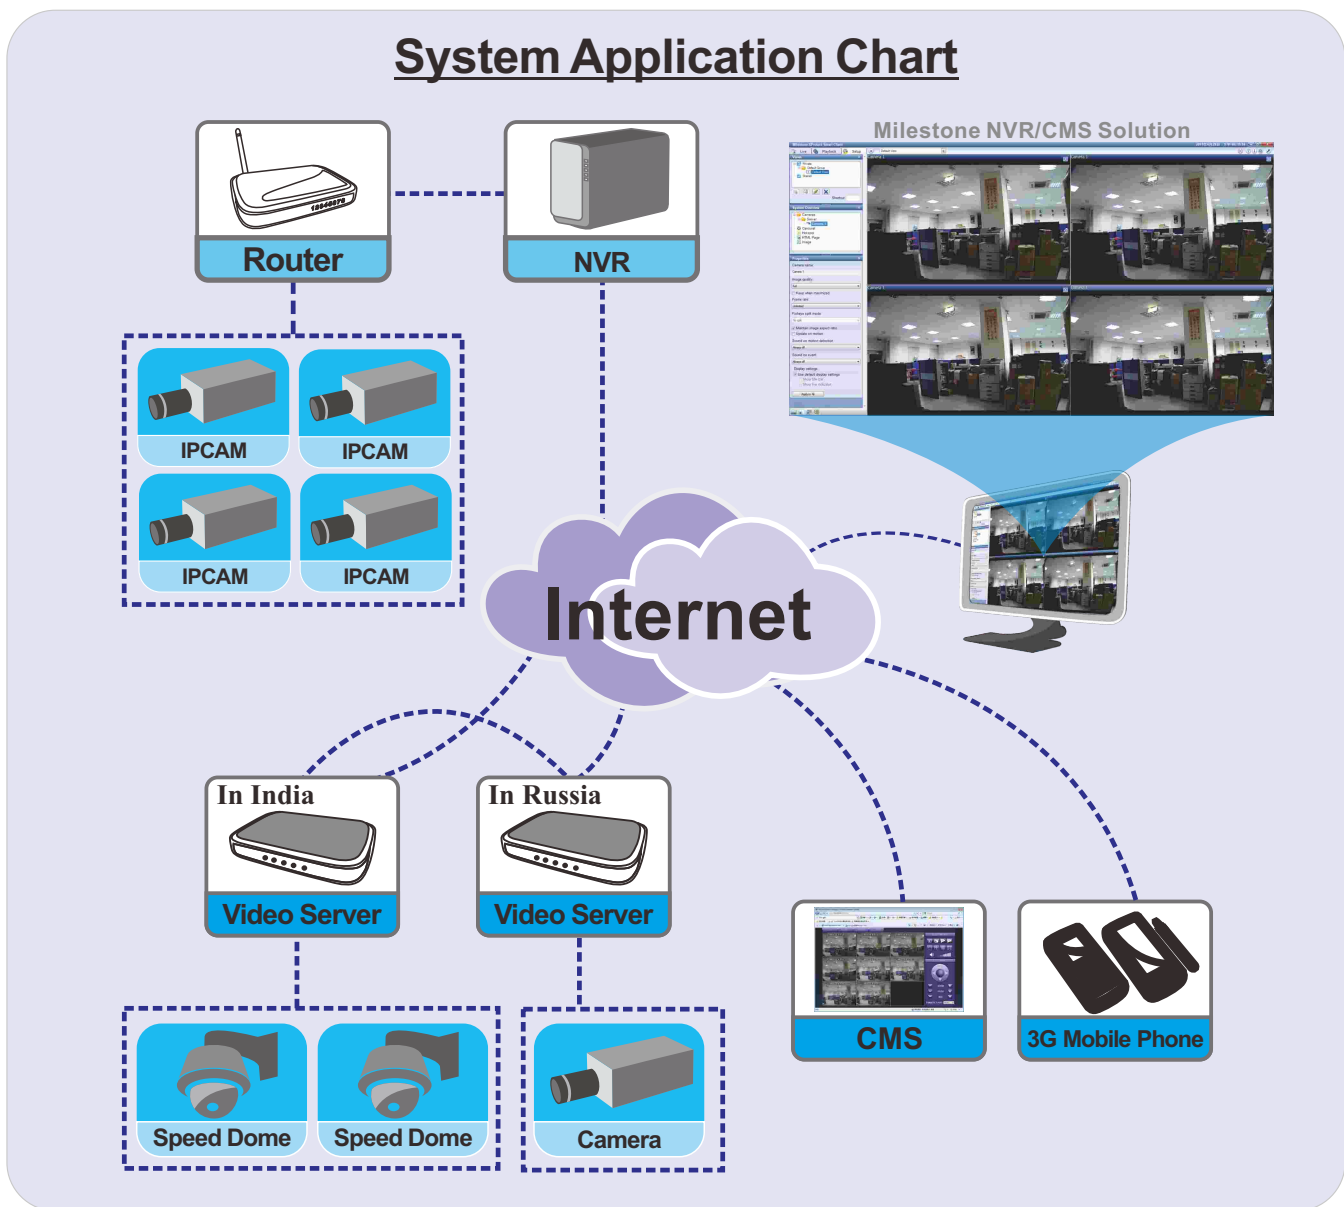

System Application Chart