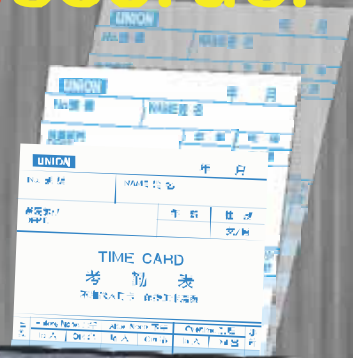

NIDEKA®

Fingerprint Recognition Time Recorder

With Time Card Printing

NU-82

- Prevent buddy punching
- Prevent duplicate/deceptive printing
- No breach of personal privacy
- Eliminate the trouble of relation between employees and employer
- Enhance the attendance awareness
- Eliminate the salary dispute between workers & employer